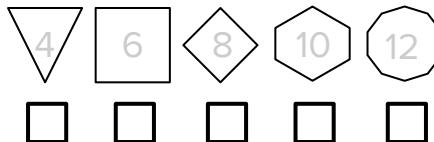

Negasonic Teenage Warhead

Eloise Olivia "Ellie" Phimister

☐ Public
☒ Secret

Nihilistic

◇
or
▽ + (P)

Signature Deadpan Snark

Loyal to a Fault

Solo d4

Buddy d8

Team d6

Specialties

- Combat d8
- Tech d8
- Vehicle d8

Mutant Precog

Future Sense d6, **Telepathy** d6

- **SFX: *Burnout***. Double or step up Future Sense for one action, or spend 1 PP to do both. If that action fails, shutdown Future Sense. Recover by activating an opportunity or during a Transition Scene.
- **Limit: *Mutant***. Earn 1 PP when affected by mutant-specific complications and tech.

Power Manifestation

Durability d10, **Fire Blast** d8, **Flight** d6, **Reflexes** d8, **Strength** d8, **Telekinesis** d8, **Teleportation** d10

- **SFX: *Area Attack***. Against multiple targets, for each additional target add a D6 and keep an additional effect die.
- **SFX: *Energy Absorption***. On a successful reaction against an energy attack action, convert your opponent's effect die into a Power Manifestation stunt or step up a Power Manifestation power until used in an action. If your opponent's action succeeds, spend 1 PP to use this SFX.
- **SFX: *Hammerspace***. Add a d6 and step up your effect die when using Power Manifestation to create tool-based assets.
- **Limit: *Exhausted***. Shutdown any POWER SET power and gain 1 PP. Recover power by activating an opportunity or during a Transition Scene.
- **Limit: *Growing Dread***. Count 1s and 2s on dice as opportunities when using a POWER SET power.

Emotional

Stress

Trauma

Mental

Stress

Trauma

Physical