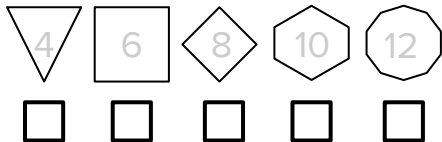

Negasonic Teenage Warhead

Eloise Olivia "Ellie" Phimister

☐ Public
☒ Secret

Nihilistic

◇
or
▽ + (P)

Signature Deadpan Snark

Loyal to a Fault

Solo d4

Buddy d8

Team d6

Specialties

- Combat d8
- Tech d8
- Vehicle d8

Mutant Precog

Future Sense d6, **Telepathy** d6

- **SFX: *Burnout***. Double or step up Future Sense for one action, or spend 1 PP to do both. If that action fails, shutdown Future Sense. Recover by activating an opportunity or during a Transition Scene.
- **Limit: *Mutant***. Earn 1 PP when affected by mutant-specific complications and tech.

Power Manifestation

Durability d10, **Fire Blast** d8, **Flight** d6, **Reflexes** d8, **Strength** d8, **Telekinesis** d8, **Teleportation** d10

- **SFX: *Area Attack***. Against multiple targets, for each additional target add a D6 and keep an additional effect die.
- **SFX: *Energy Absorption***. On a successful reaction against an energy attack action, convert your opponent's effect die into a Power Manifestation stunt or step up a Power Manifestation power until used in an action. If your opponent's action succeeds, spend 1 PP to use this SFX.
- **SFX: *Hammerspace***. Add a d6 and step up your effect die when using Power Manifestation to create tool-based assets.
- **Limit: *Exhausted***. Shutdown any POWER SET power and gain 1 PP. Recover power by activating an opportunity or during a Transition Scene.
- **Limit: *Growing Dread***. Count 1s and 2s on dice as opportunities when using a POWER SET power.

Emotional